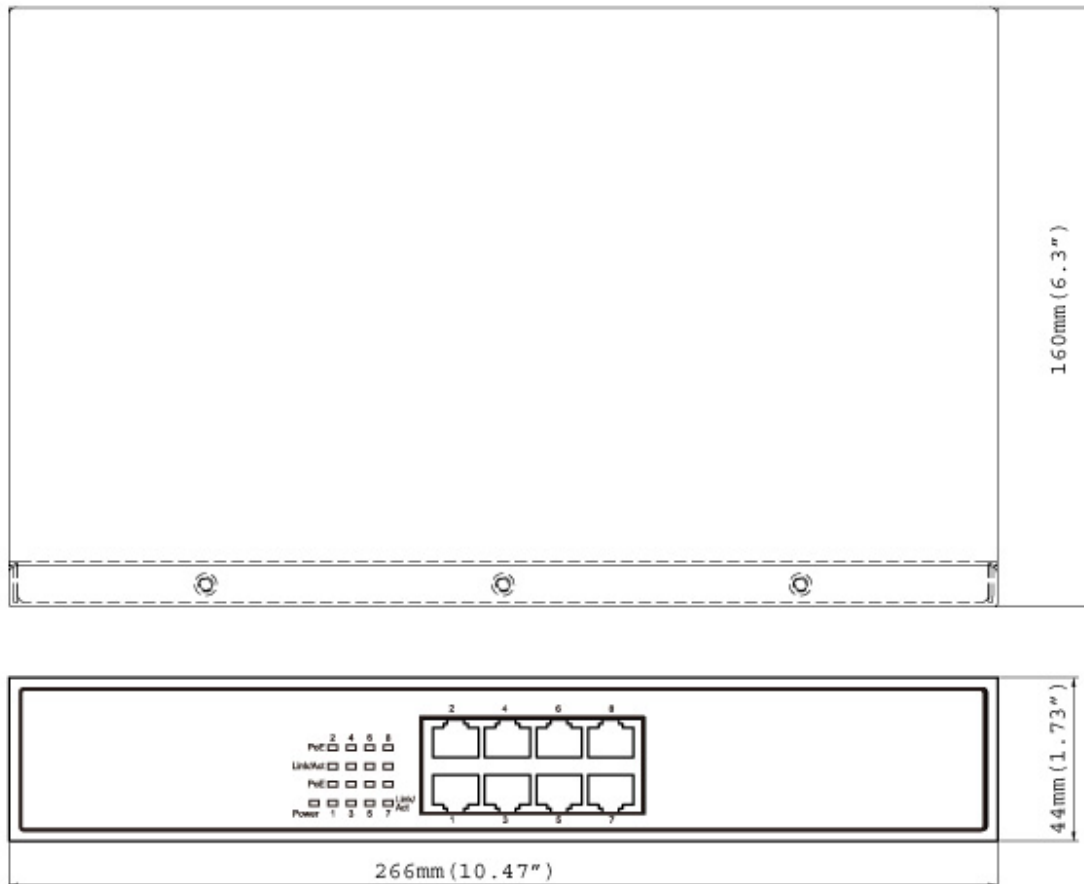

Standards and Regulatory

Standards	IEEE-802.3at PoE+ / PSE IEEE 802.3 10BaseT IEEE 802.3u 100BaseTX IEEE 802.3x Flow Control
Regulatory	CE, FCC Class A, RoHS compliant

Note: Specifications are subject to change without notice.

Dimensions

Front View